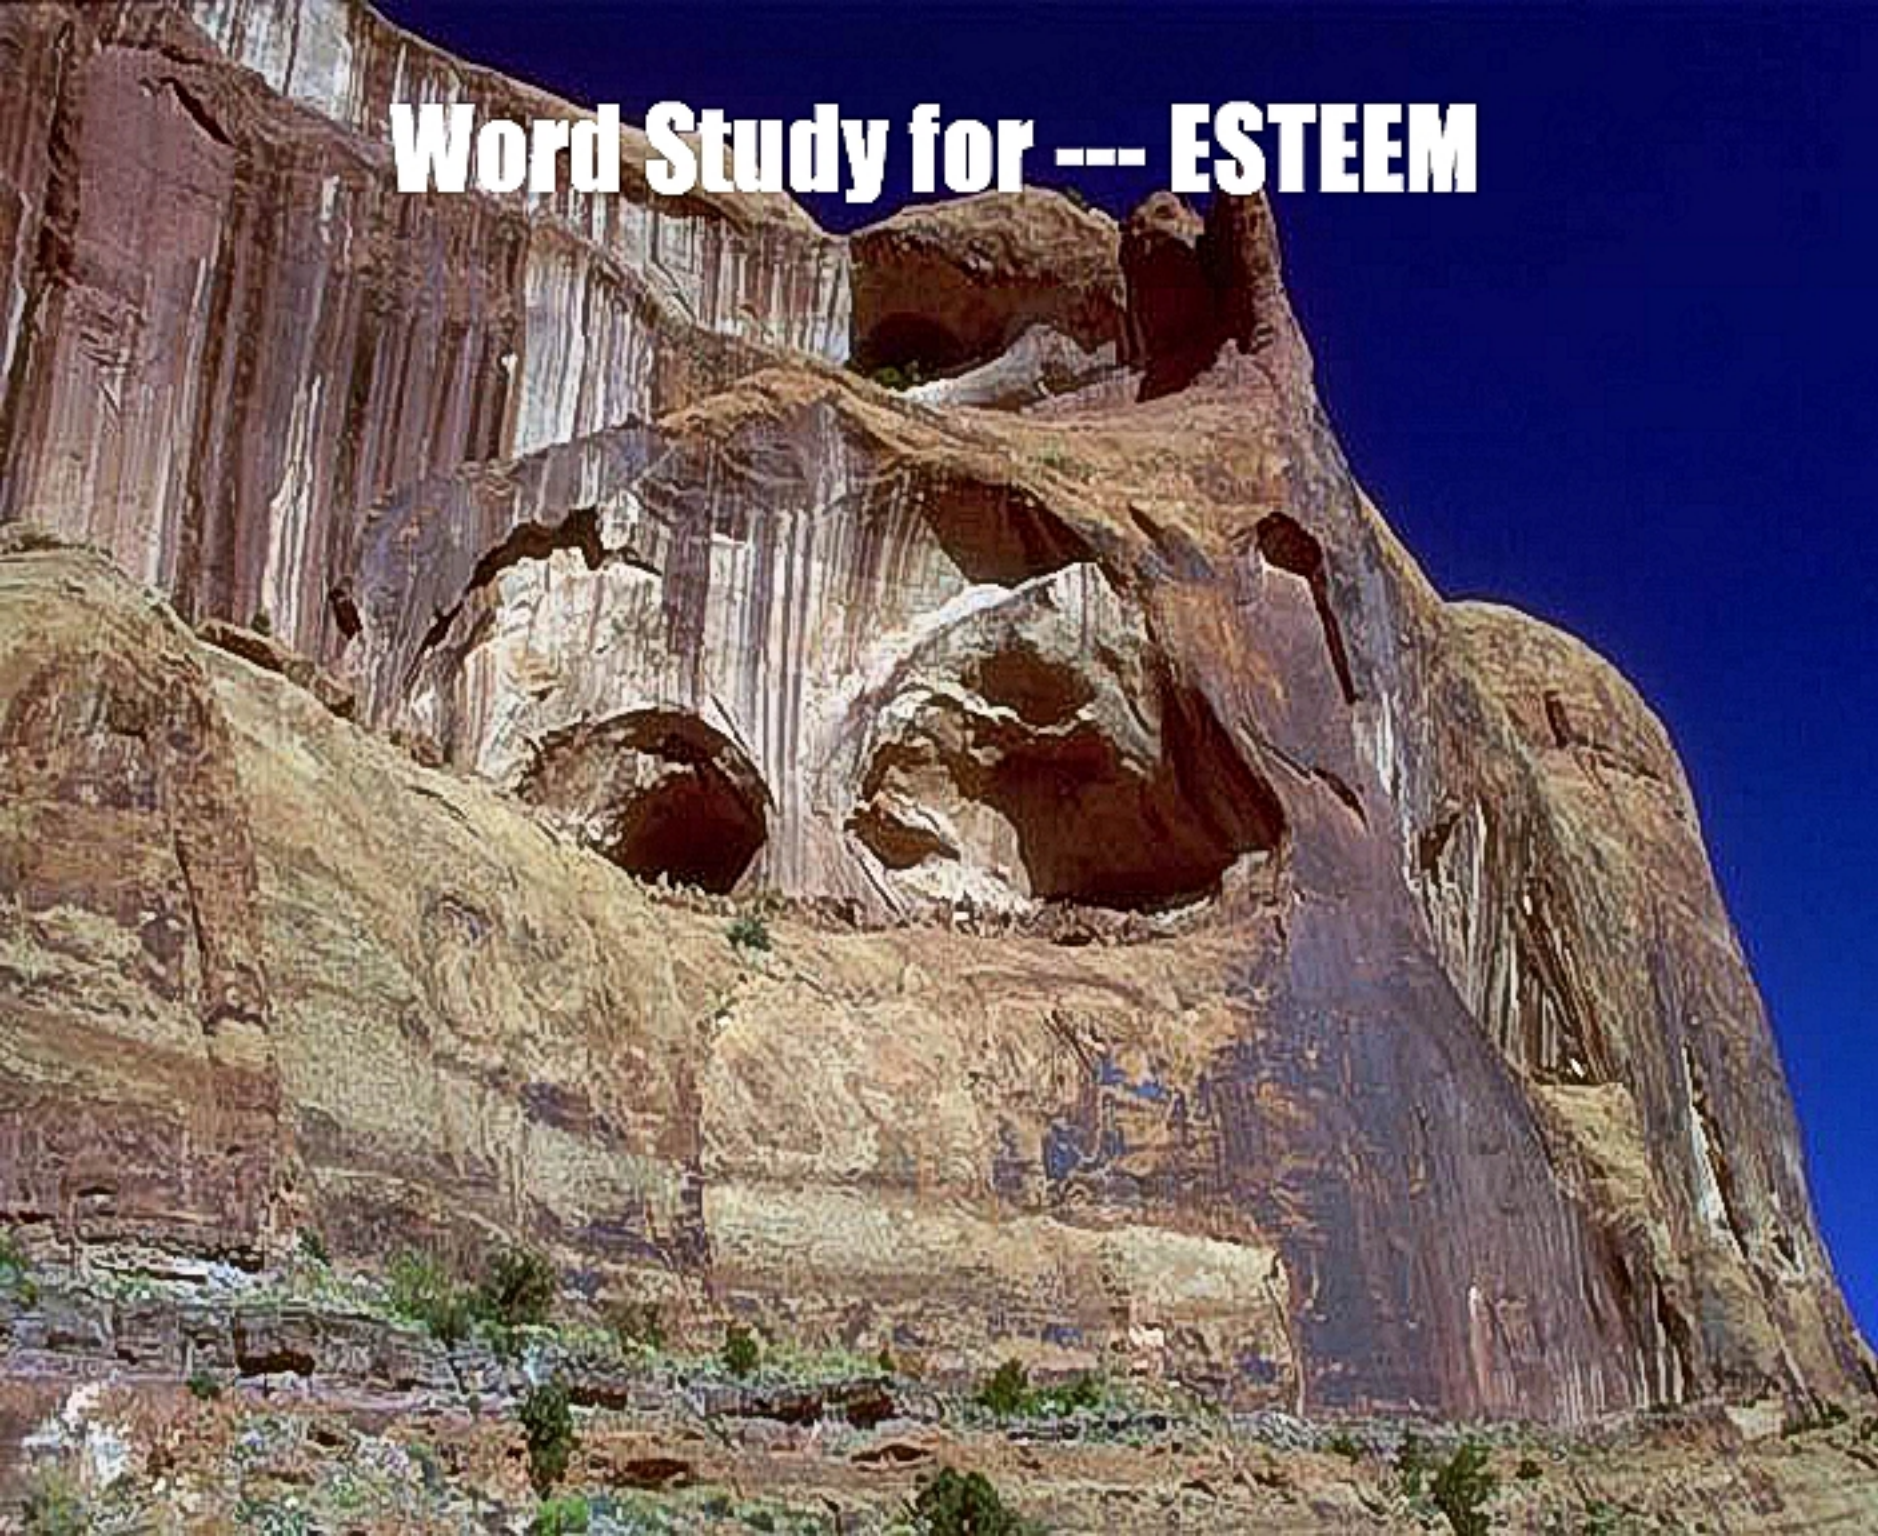

Word Study for --- ESTEEM