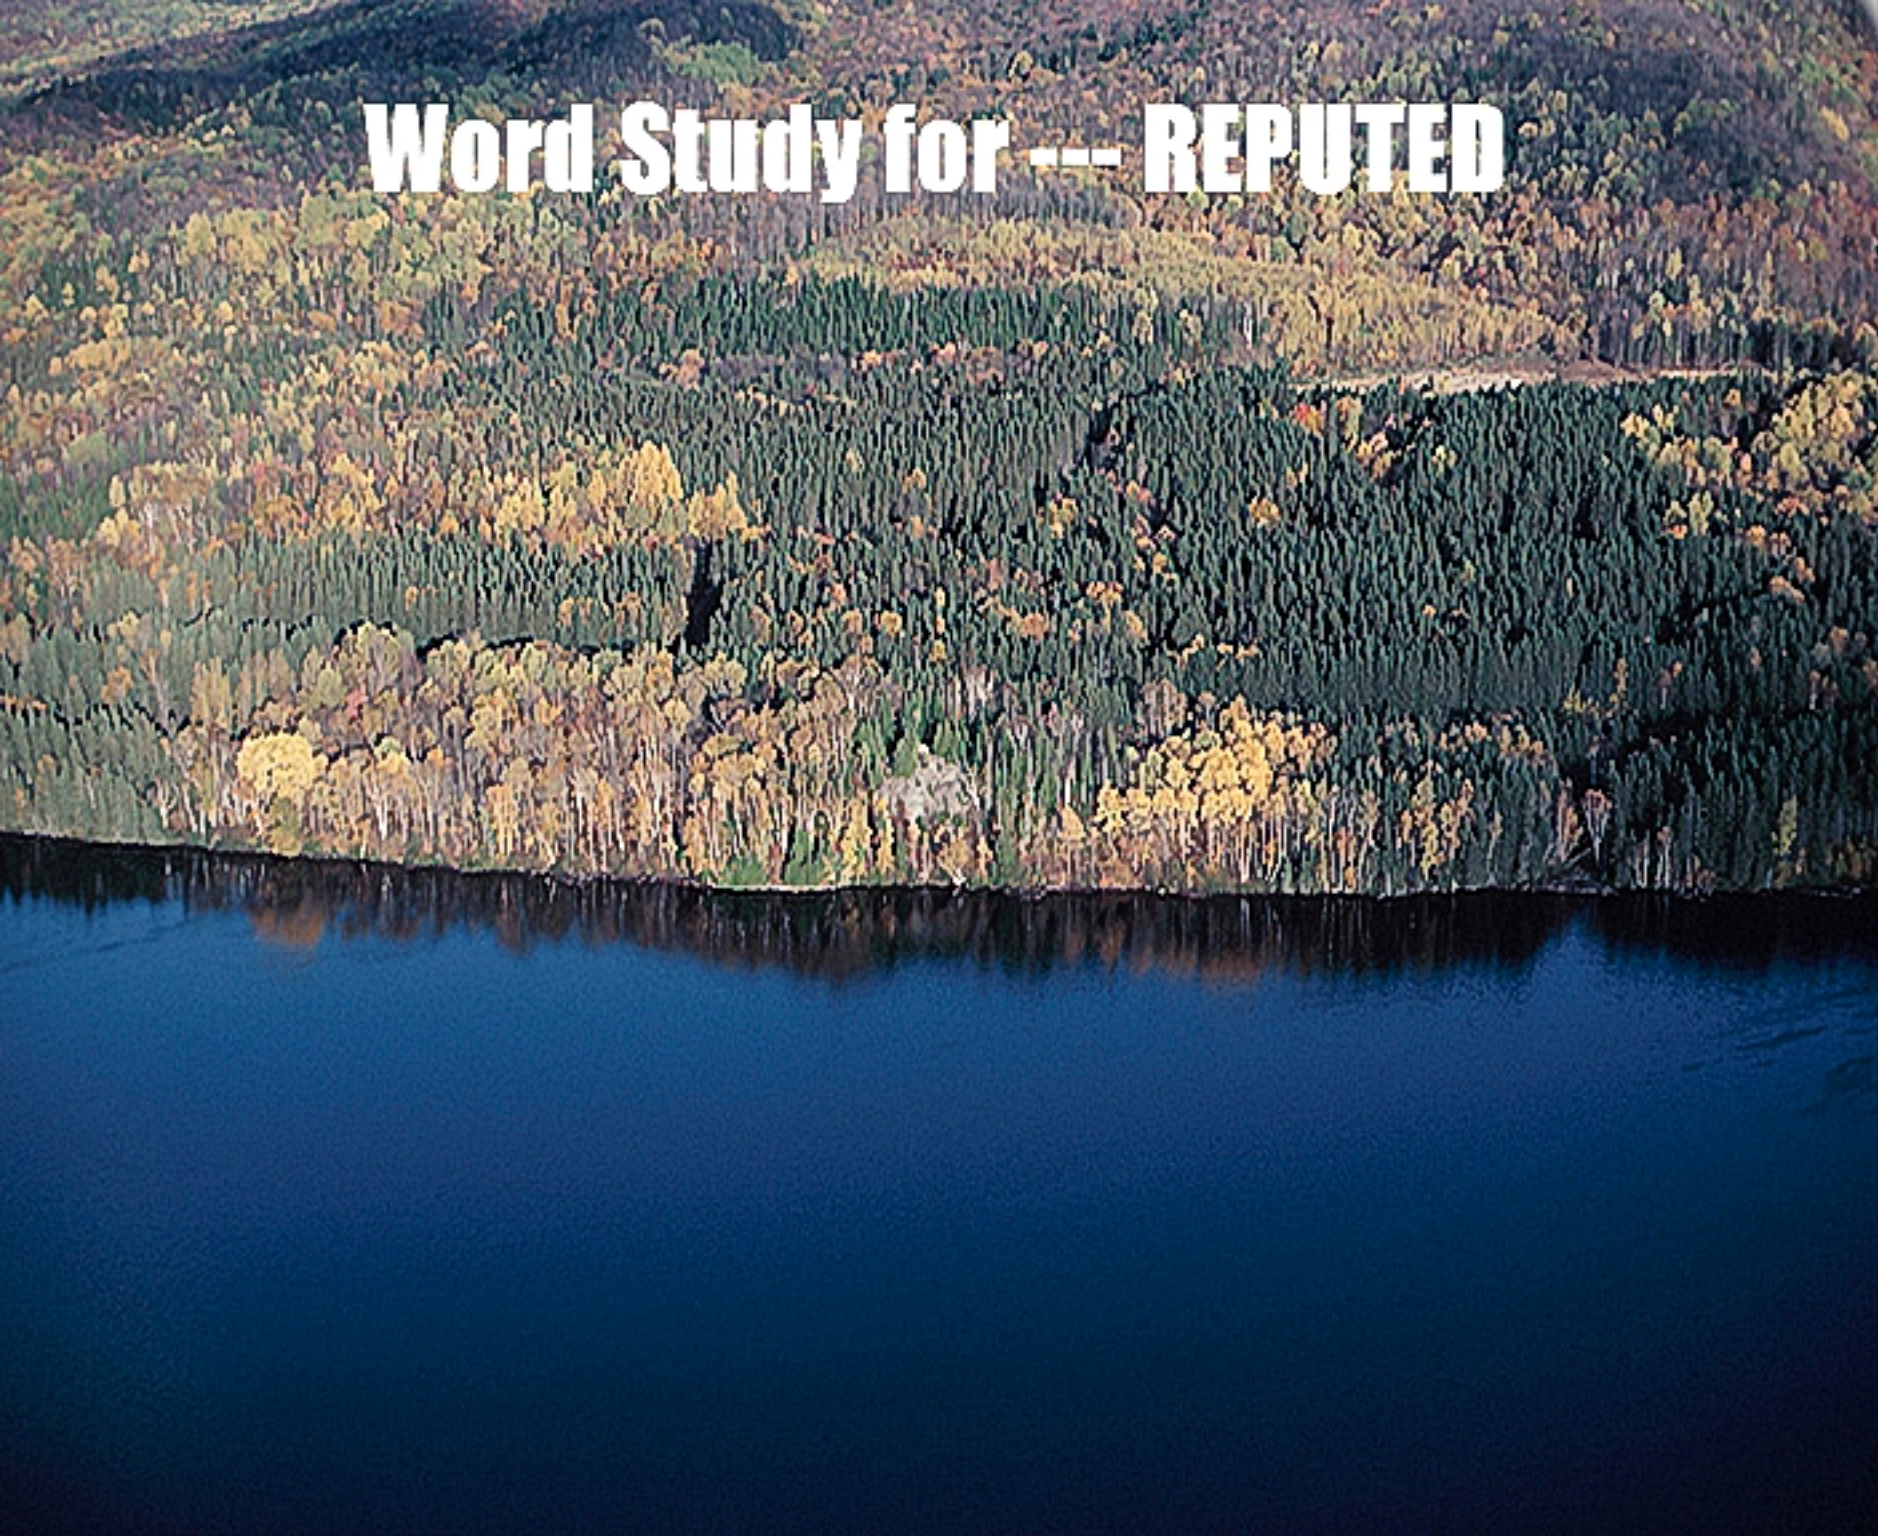

Word Study for --- REPUTED