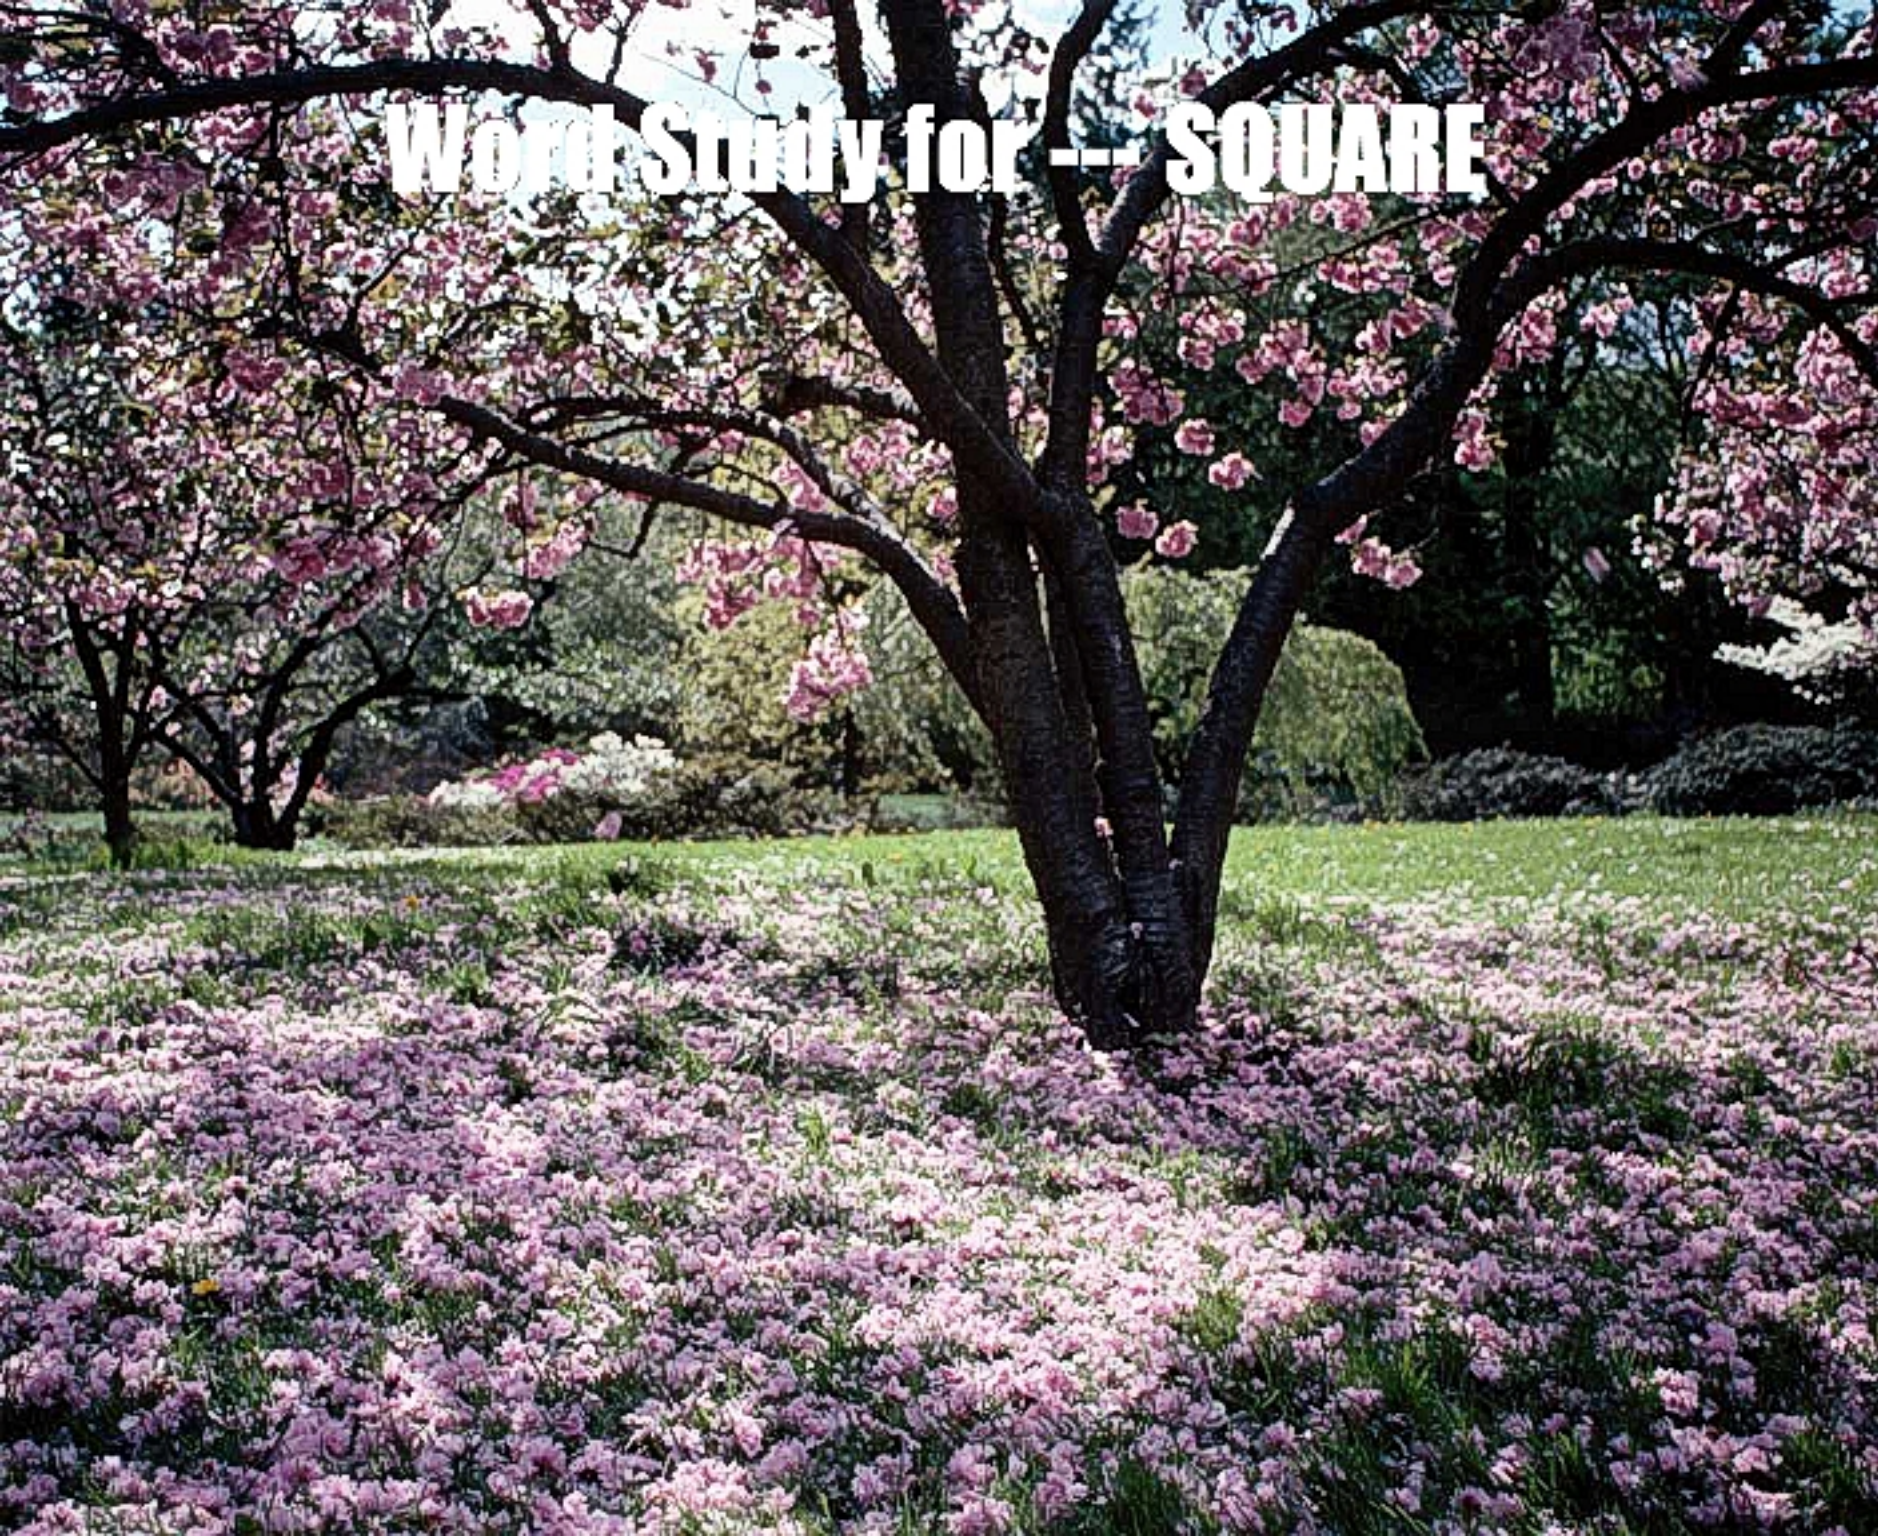

Word Study for --- SQUARE